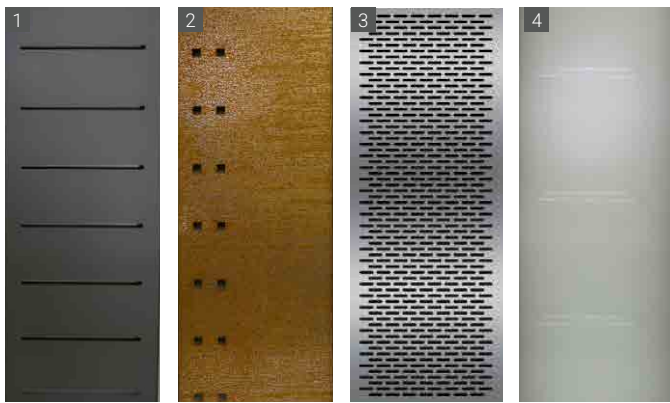

1
Aluminium chestnut powder-coated

2
Corten steel

3
stainless steel

4
Satin-finished glass

Metal and glass

type	Colour	dimensions	Item no.	Price
1 4.1	Aluminium chestnut powder-coated	65 x 175 cm	9029	322,67 €
2 4.2	Corten steel	65 x 175 cm	9030	247,91 €
3 4.3	stainless steel	65 x 175 cm	9031	356,30 €
4 4.4	Satin-finished glass	65 x 175 cm	9036	299,00 €

	Colour	dimension	Item no.	Price
Clamping profile for 8 mm glass (including load carrier)	aluminium anodised	175 cm	9808	20,71 €