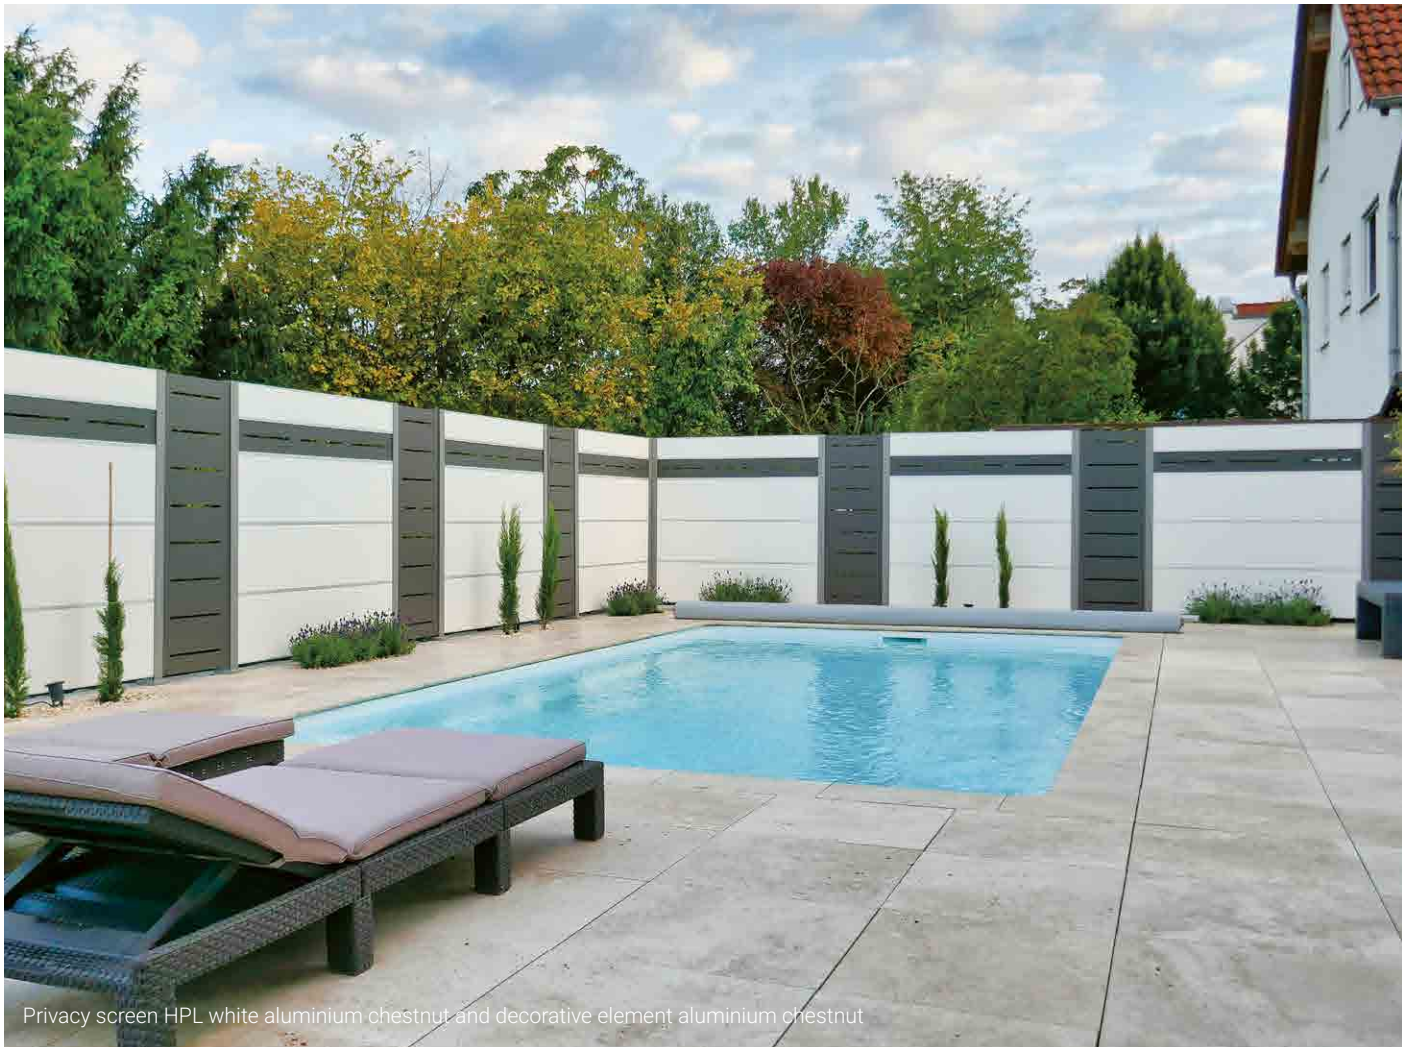

elevato® privacy screens – the product mix

The product combinations of HPL with powder-coated aluminium cassettes in chestnut brown, Corten steel and stainless steel give each privacy screen its own special flair and offer individual design options to suit every taste. The matching decorative elements in metal, stone decor or glass round off the range perfectly.

- attractive combinations of HPL and metal
- Easy installation of the 2 mm thick metal cassettes thanks to precisely fitting profiles with EPDM seals
- easy-care surfaces
- Also available as a fence and finishing element
- Matching decorative elements in metal, stone or glass add accents.