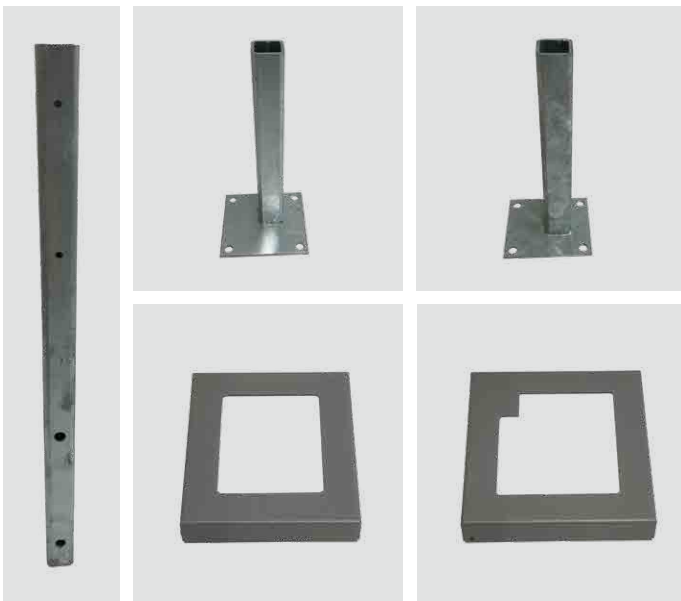

post anchor

	dimensions	Item no.	Price
Post anchor for Bolting, galvanised	4 x 4 x 30 cm	9055	44,96 €
Post anchor for dowelling corner posts, galvanised	4 x 4 x 30 cm	9093	44,96 €
Post anchor for Set in concrete, galvanised	4 x 4 x 70 cm	9056	44,96 €

Cover cap for post anchor

	dimensions	Item no.	Price
Cover caps for post anchors, stone grey	12 x 13.3 x 2.4 cm	9094	22,12 €
Cover caps for corner post anchors, stone grey	14 x 13.3 x 2.4 cm	9086	23,60 €
Cover caps for post anchors, anthracite	12 x 13.3 x 2.4 cm	9087	22,12 €
Cover caps for corner post anchors, anthracite	14 x 13.3 x 2.4 cm	9088	23,60 €

assembly jig

	dimensions	Item no.	Price
HPL mounting template for 180 cm grid dimension	180.6 x 9 cm	9665	15,73 €
HPL mounting template for 90 cm grid dimension	90.1 x 9 cm	9666	11,52 €
HPL mounting template for 65 cm grid dimension	65.6 x 9 cm	9667	9,43 €