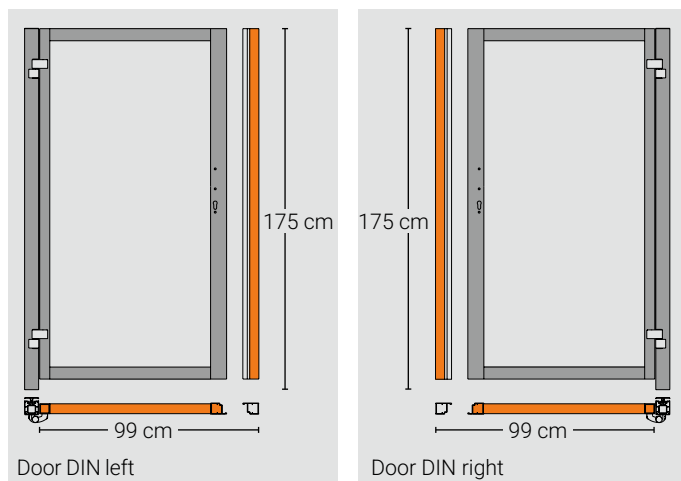

The door principle

Door frames, posts and post anchors

Colour	Dimensions	Item no.	Price
Door frame including stone grey stop profiles and fitting set, DIN left* (without filling)	99 x 175 cm	9628	1.439,89 €
Door frame including stop profiles anthracite and fitting set, DIN left* (without filling)	99 x 175 cm	9632	1.439,89 €
Door frame including stone grey stop profiles and fitting set, DIN right* (without filling)	99 x 175 cm	9629	1.439,89 €
Door frame including stop profiles anthracite and fitting set, DIN right* (without filling)	99 x 175 cm	9633	1.439,89 €
Door post, stone grey	7 x 7 x 202 cm	9049	146,05 €
Door post, anthracite	7 x 7 x 202 cm	9052	146,05 €
Post anchor for door posts for Set in concrete, galvanised	4 x 4 x 197 cm	9095	103,14 €

The door panels measuring 90 x 175 cm can be found in the standard elements on pages 4–7.

When putting together the modular system, select the individual parts so that you also achieve a panel size of 90 x 175 cm. The panels are already mounted in the frame upon delivery.