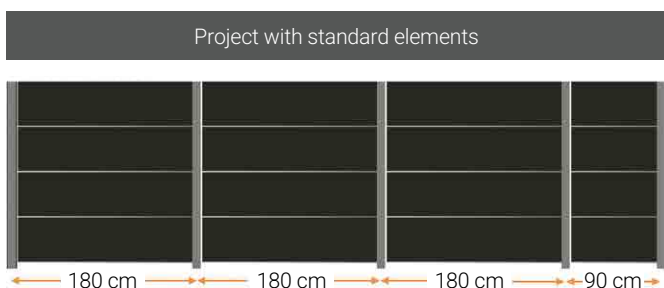

Online planner

Is it possible to plan a privacy screen in just a few minutes with only a few clicks and without much prior knowledge? Yes, it is! With the help of our online planner, you will be guided through your project step by step and at the end you will receive your individual quote with a drawing.

- Online planner at www.karle-rubner.de
- simple and quick needs assessment
- Drawings with all important dimensions
- Quotations can be prepared at any time
- Dealer recommendation in your area

Cost-effective customisation and individual colour choices

Customised products at fair prices. Select the privacy screen of your choice and have it cut to your desired size. Or would you like to add further accents to your privacy screen beyond the standard colour range? We offer an extensive colour palette and various designs for the customisation of your privacy screen.

- Custom-made products for all standard HPL elements (additional elements such as Corten or stainless steel available on request)
- special heights
- Decors in plain colours and wood effect
- Surface UV stable
- same decoration on both sides