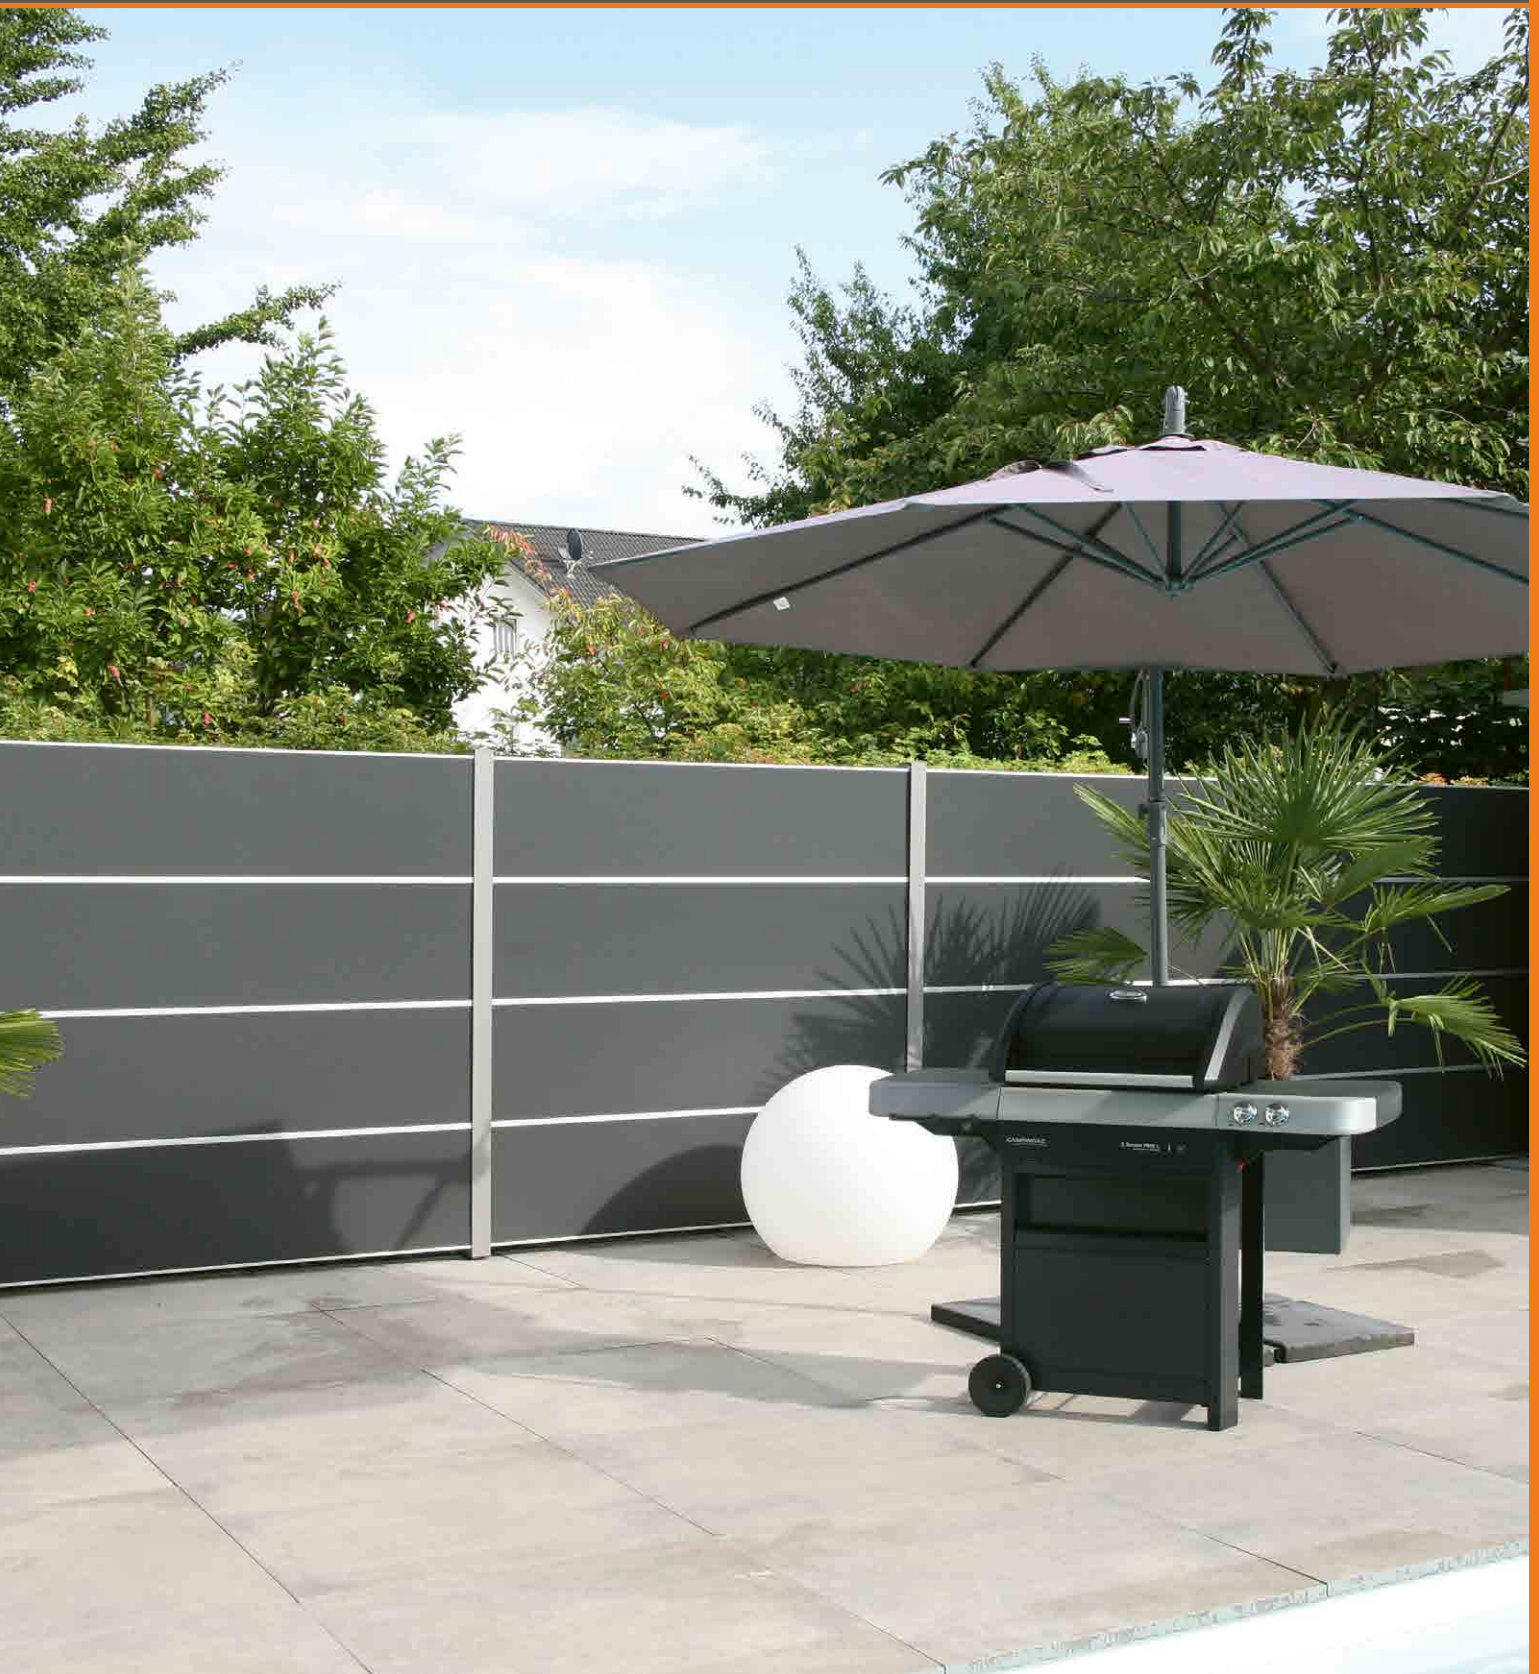

KARLE & RUBNER

elevato® privacy screen 2026