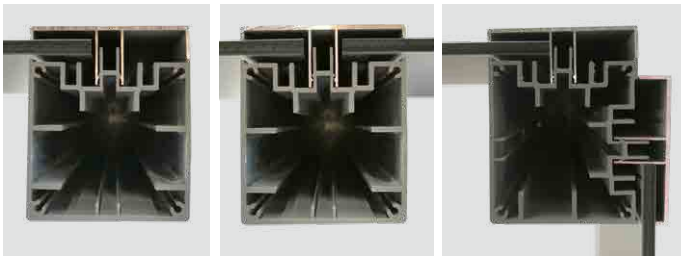

Privacy screen in light grey HPL and decorative element in Modena stone veneer

fastening system

The elevato®fastening system sets new standards in privacy screen installation. The few components allow for quick and easy installation, and the screw channels in the posts enable uncomplicated assembly, even on uneven terrain.

The delicate cover profile, which is attached without screws, gives the post an attractive appearance on both sides. It can be aligned to the desired side according to taste.

- very few components
- Uncomplicated and quick installation thanks to a simple design
- Attractive cover profile allows the post to be aligned on both sides
- Lengths of 93 and 223 cm enable installation with a slope