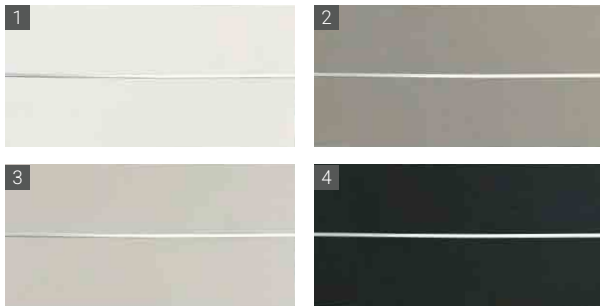

Fence element type 1

type	Colour	Dimensions (WxH)	Item no.	Price
1.1	white (HPL)	90 x 88 cm	9701	82,59 €
		180 x 88 cm	9700	165,22 €
1.2	stone grey (HPL)	90 x 88 cm	9703	93,49 €
		180 x 88 cm	9702	187,00 €
1.3	light grey (HPL)	90 x 88 cm	9705	93,49 €
		180 x 88 cm	9704	187,00 €
1.4	anthracite (HPL)	90 x 88 cm	9708	106,60 €
		180 x 88 cm	9706	217,54 €