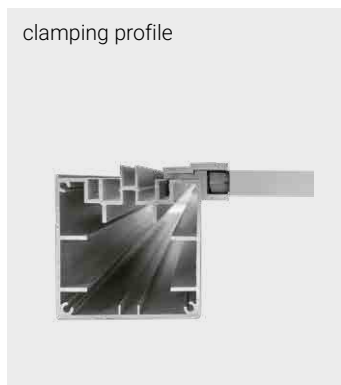

Ceramic cassette 80 x 58.5 cm

Colour	Dimensions (WxH)	strength	Item no.	Price
Columbia graphite	80 x 58.5 cm	13 mm	9822	184,21 €
Columbia sand	80 x 58.5 cm	13 mm	9823	184,21 €
Columbia grey	80 x 58.5 cm	13 mm	9824	184,21 €

end profile

connecting profile

clamping profile

load carrier

Profiles for ceramics

article	Item no.	Price
End profile 85 cm - U-profile, Anodised aluminium	9810	1,84 €
End profile 171 cm - U-profile, Anodised aluminium	9809	3,67 €
End profile 85 cm – U-profile, stone grey	9812	1,84 €
End profile 171 cm – U-profile, stone grey	9811	3,67 €
End profile 85 cm – U-profile, anthracite	9814	1,84 €
End profile 171 cm – U-profile, anthracite	9813	3,67 €
Connecting profile 85 cm - H-profile, Anodised aluminium	9860	2,88 €
Connecting profile 171 cm - H-profile, Anodised aluminium	9859	5,74 €
Connecting profile 85 cm – H-profile, stone grey	9862	2,88 €
Connecting profile 171 cm - H-profile, stone grey	9861	5,74 €
Connecting profile 85 cm - H-profile, anthracite	9864	2,88 €
Connecting profile 171 cm – H-profile, anthracite	9863	5,74 €
Clamping profile, anodised, 58.5 cm	9815	19,49 €
Clamping profile, stone grey, 58.5 cm	9816	19,49 €
Clamp profile anthracite 58.5 cm	9817	19,49 €
Load carrier ceramic HPL 4.1 x 4.7 cm	9818	3,29 €