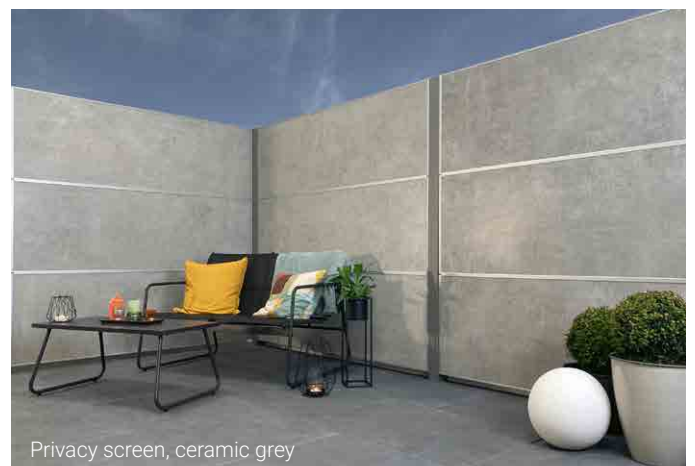

Privacy screen, ceramic grey