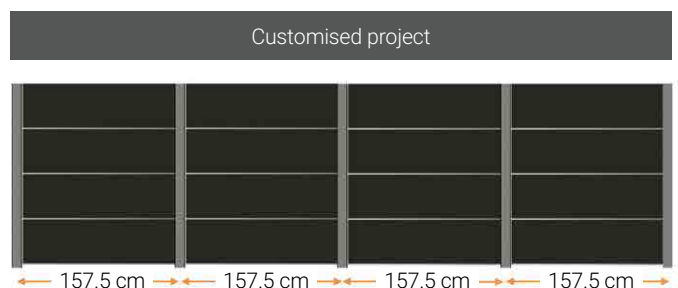

Online planner

Is it possible to plan a privacy screen in just a few minutes with only a few clicks and without much prior knowledge? Yes, it is! With the help of our online planner, you will be guided through your project step by step and at the end you will receive your individual quote with a drawing.

- Online planner at www.karle-rubner.de
- simple and quick needs assessment
- Drawings with all important dimensions
- Quotations can be prepared at any time
- Dealer recommendation in your area

Cost-effective customisation and individual colour choices

Customised products at fair prices. Select the privacy screen of your choice and have it cut to your desired size. Or would you like to add further accents to your privacy screen beyond the standard colour range? We offer an extensive colour palette and various designs for the customisation of your privacy screen.

- Custom-made products for all standard HPL elements (additional elements such as Corten or stainless steel available on request)
- special heights
- Decors in plain colours and wood effect
- Surface UV stable
- same decoration on both sides