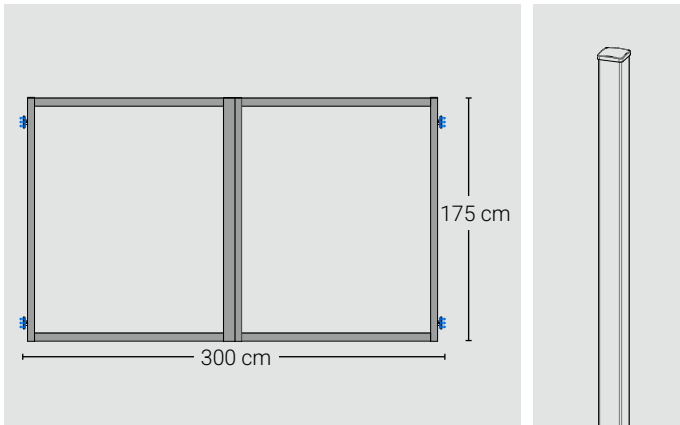

The door panels measuring 90 x 175 cm can be found in the standard elements on pages 4–7.

When putting together the modular system, select the individual parts so that you also achieve a panel size of 90 x 175 cm. The panels are already mounted in the frame upon delivery.

Privacy screen and double gate with white HPL infill

double gate

article	Colour	Dimensions (WxH)	Item no.	Price
Double door frame, 2-leaf, including DIN left-hand fitting set (without infill)	stone grey	300 x 175 cm	9668	3.105,67 €
Double door frame, 2-leaf, incl. fitting set DIN left (without infill)	anthracite	300 x 175 cm	9669	3.105,67 €
Double door frame, 2-leaf, including DIN right-hand fitting set (without infill)	stone grey	300 x 175 cm	9672	3.105,67 €
Double door frame, 2-leaf, including DIN right-hand fitting set (without infill)	anthracite	300 x 175 cm	9673	3.105,67 €
doorpost	stone grey	12 x 12 x 228 cm	9804	574,40 €
doorpost	anthracite	12 x 12 x 228 cm	9805	574,40 €