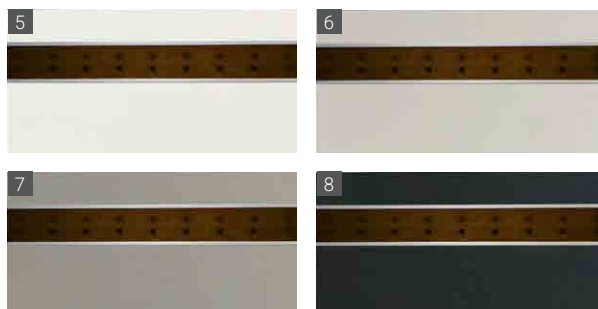

type	Colour	Dimensions (WxH)	Item no.	Price
3.5	white (HPL) / Corten steel	90 x 88 cm	9751	152,23 €
		180 x 88 cm	9750	274,62 €
3.6	light grey (HPL) / Corten steel	90 x 88 cm	9725	159,84 €
		180 x 88 cm	9726	290,95 €
3.7	stone grey (HPL) / Corten steel	90 x 88 cm	9753	159,84 €
		180 x 88 cm	9752	290,95 €
3.8	anthracite (HPL) / Corten steel	90 x 88 cm	9755	169,68 €
		180 x 88 cm	9754	306,22 €