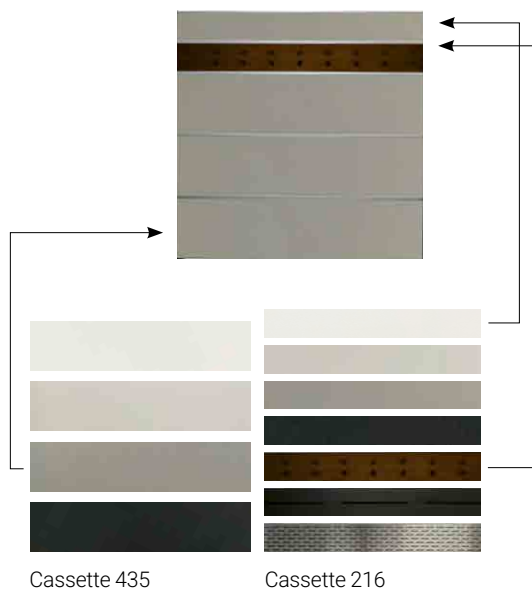

Privacy screen in light grey HPL and door DIN right with light grey infill with Modena decorative element

door handles

Colour	Item no.	Price
Aluminium door handle set including profile cylinder and handle/handle	9630	132,63 €
Aluminium door handle set including profile cylinder and knob/handle	9634	204,94 €
Aluminium door handle set, powder-coated in stone grey, including profile cylinder and knob	9631	332,67 €
Powder-coated aluminium door handle set anthracite, including profile cylinder and knob	9664	332,67 €

Privacy screen and double gate with white HPL infill

double gate

article	Colour	Dimensions (WxH)	Item no.	Price
Double door frame, 2-leaf, including DIN left-hand fitting set (without infill)	stone grey	300 x 175 cm	9668	3.105,67 €
Double door frame, 2-leaf, incl. fitting set DIN left (without infill)	anthracite	300 x 175 cm	9669	3.105,67 €
Double door frame, 2-leaf, including DIN right-hand fitting set (without infill)	stone grey	300 x 175 cm	9672	3.105,67 €
Double door frame, 2-leaf, including DIN right-hand fitting set (without infill)	anthracite	300 x 175 cm	9673	3.105,67 €
doorpost	stone grey	12 x 12 x 228 cm	9804	574,40 €
doorpost	anthracite	12 x 12 x 228 cm	9805	574,40 €

Privacy screen and double gate with white HPL infill

Privacy screen HPL light grey/anthracite and decorative element aluminium maroon

Customised design

Design your privacy screen to be completely individual and unique! The elevato® system offers you endless combination possibilities from different colours and materials such as HPL, aluminium, Corten or stainless steel, giving your privacy screen project a very special design.