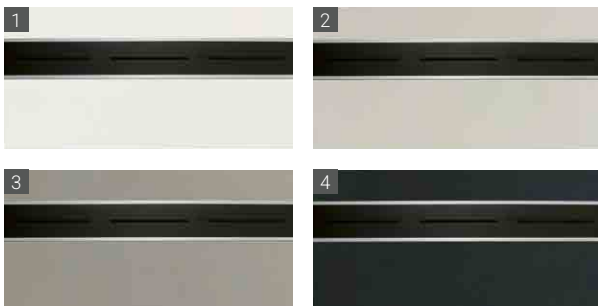

Fence element type 3

type	Colour	Dimensions (WxH)	Item no.	Price
3.1	white (HPL) / Aluminium chestnut	90 x 88 cm	9721	160,95 €
		180 x 88 cm	9720	287,08 €
3.2	light grey (HPL) / Aluminium chestnut	90 x 88 cm	9743	168,57 €
		180 x 88 cm	9742	303,40 €
3.3	stone grey (HPL) / Aluminium chestnut	90 x 88 cm	9741	168,57 €
		180 x 88 cm	9740	303,40 €
3.4	anthracite (HPL) / Aluminium chestnut	90 x 88 cm	9745	178,41 €
		180 x 88 cm	9744	325,23 €