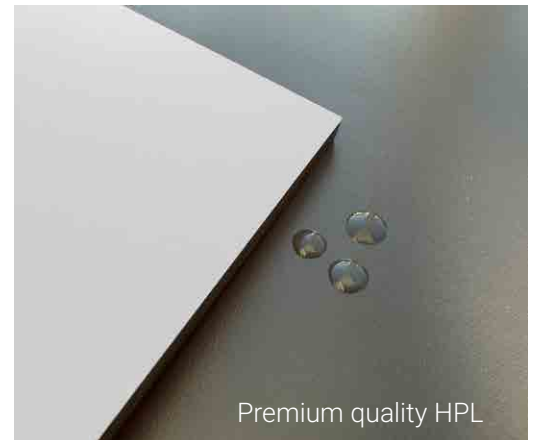

Quality Made in Germany

HPL (High Pressure Laminate) from Resopal meets all requirements for modern and contemporary privacy protection with "Made in Germany" quality. Decades of experience in the field of façade technology give the material its incomparable properties.

- impact-resistant and break-proof
- Surfaces UV stable and weatherproof
- frost, hail and rot resistant
- graffiti-resistant
- Environmentally friendly raw materials (use of PEFC-certified wood)