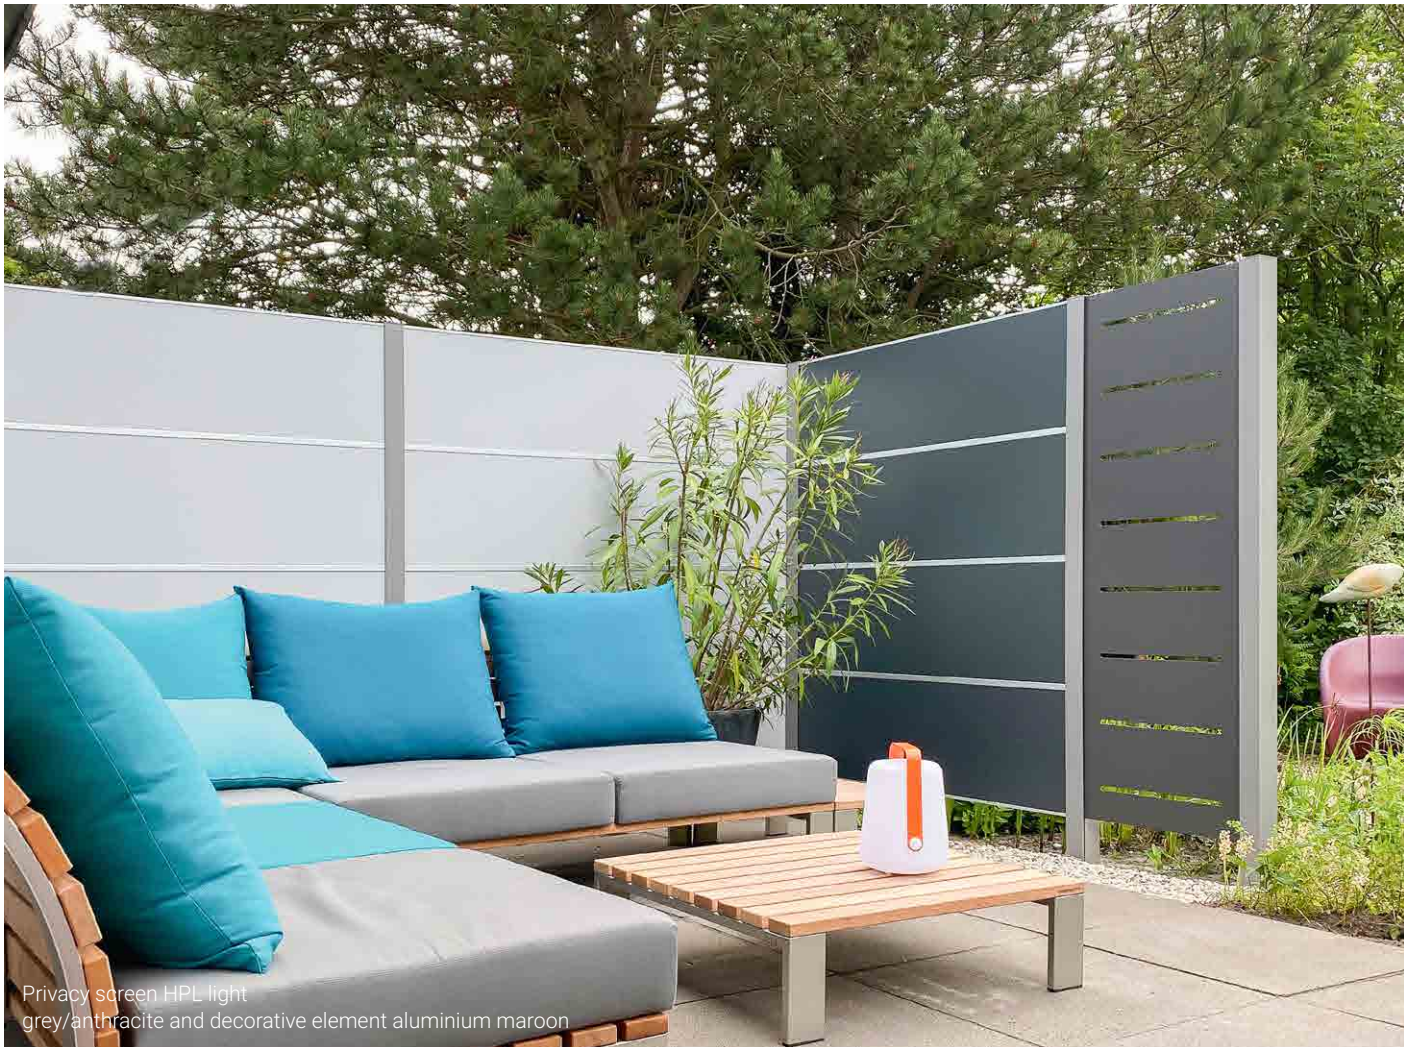

Privacy screen HPL light grey/anthracite and decorative element aluminium maroon

Customised design

Design your privacy screen to be completely individual and unique! The elevato® system offers you endless combination possibilities from different colours and materials such as HPL, aluminium, Corten or stainless steel, giving your privacy screen project a very special design.