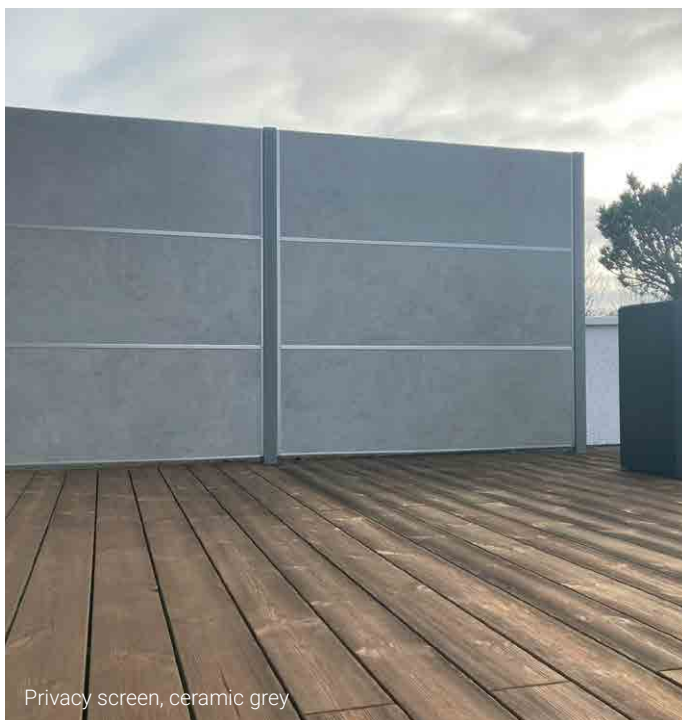

Modular system for ceramic privacy screens